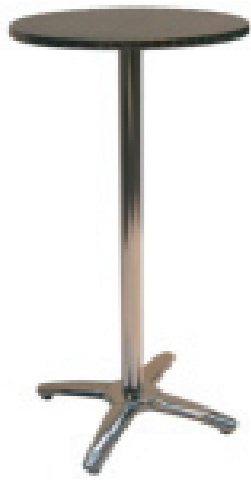

Poseur Tables

BPT-001
Exhibition Round Bar Table
Aluminium, beech or black top
on chrome base with four feet
H1150mm Ø600mm