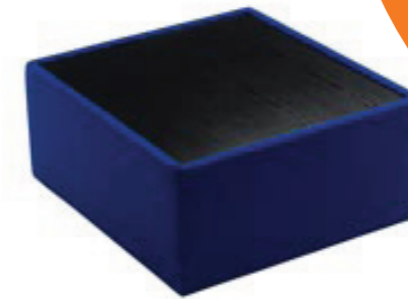

**BLC-005
OXO Lounge Seating**

Colours:

H730mm D780mm W900mm

**BLC-008
Lounge Chair**

Colours:

H800mm D720mm W780mm

**BLC-009
Lounge Unit**

Colours:

H700mm D600mm W600mm

**BLC-010
Lounge Corner Unit**

Colours:

H700mm D600mm W600mm

Coffee Tables

BCT-001
Side Table
 Birch, black/brown, black, green,
 oak effect, red or white
 H450mm D550mm W550mm

BCT-002
Coffee Table
 Birch, black/brown, oak effect or white
 H450mm D550mm W900mm

BCT-003
OXO Coffee Table
 Oak, walnut, grey or white top
 on polished chrome base
 H380mm D600mm W600mm

BCT-007
Coffee Table Unit
 Colours:

 H390mm D600mm W600mm

BCT-008
Lounge Coffee Table
 Colours:

 H335mm D660mm W720mm

BCT-004
Large Circular Coffee Table
 Beech, black, grey, white, red or blue
 top
 with polished aluminium base
 H480mm Ø760mm

BCT-005
Triangular Top Coffee Table
 Black, white, cherry, beech or silver top
 with polished aluminium base
 H470mm D770mm W770mm