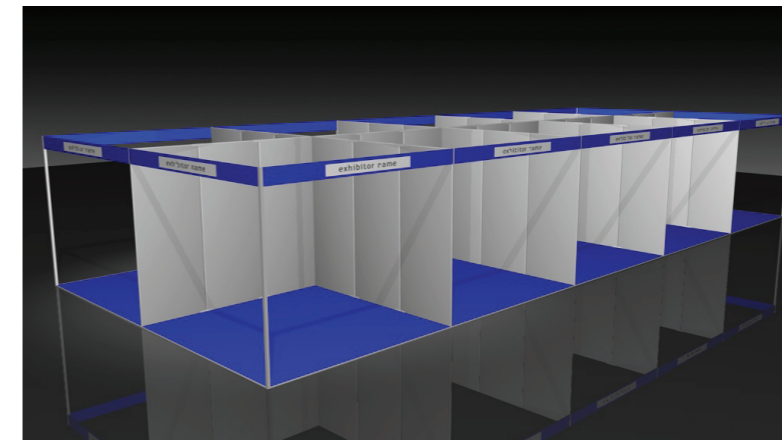

**BSS-001
Shell Scheme**

Black Cat can offer a full Shell Scheme service for any exhibition.

The Shell Scheme is made from double-sided panels, covered in grey Polyweave (class 1 flame proof fabric) which is velcro friendly. The standard height is 2440mm and come complete with a blue fascia board.

Showing a 3m x 3m corner stand.

Showing a block of 3m x 3m corner stands and row stands.

Black Cat are able to offer Shell Scheme and Carpet at very competitive rates.

Call one of our very experienced Exhibition & Event Managers on **01395 567100** for a no obligation quote.