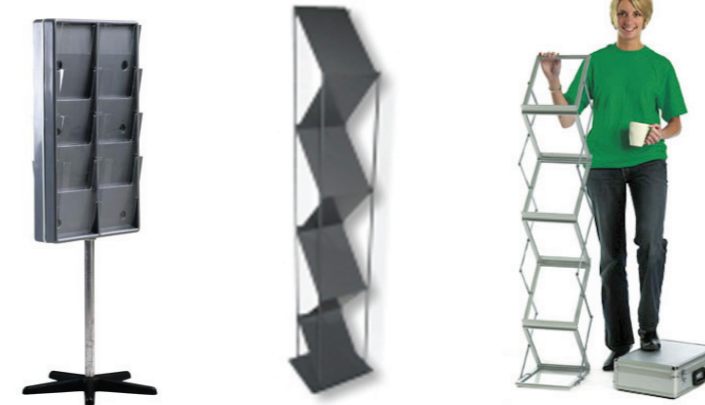

BDS-004
Revolving Leaflet Dispenser
Grey revolving with 16 clear plastic A4 pockets
H1555mm W450mm

BDS-005
Zig Zag A4 Brochure Stand
Black metal
H1600mm D280mm W280mm

BDS-006
Compact Brochure Stand
Aluminium with six clear A4 display shelves
H1400mm D280mm W280mm