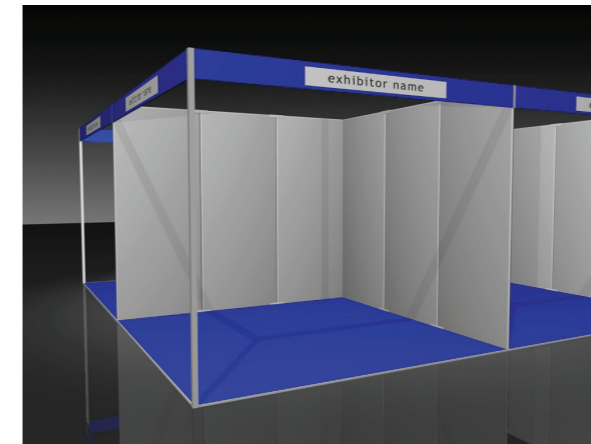

**BCC-001
Exhibition Cord Carpet**

Black Cat offer an extensive colour range of cord exhibition carpet with a full fitting service.

Please note that colours may vary from those shown. Please contact us if you require a sample.

**BSS-001
Shell Scheme**

Black Cat can offer a full Shell Scheme service for any exhibition.

The Shell Scheme is made from double-sided panels, covered in grey Polyweave (class 1 flame proof fabric) which is velcro friendly. The standard height is 2440mm and come complete with a blue fascia board.

Showing a 3m x 3m corner stand.

Showing a block of 3m x 3m corner stands and row stands.

Black Cat are able to offer Shell Scheme and Carpet at very competitive rates.

Call one of our very experienced Exhibition & Event Managers on **01395 567100** for a no obligation quote.